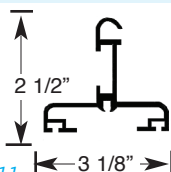

Aluminum Retainer /ft

For door thickness: 1 5/8" - 1 3/4"

BR-1014

8', 10'
12', 14'
16' 24'

Rigid Vinyl Retainer /ft
(Black)

For door thickness: 1 5/8"

BR-1015

8', 10'
12', 14'
16' 24'

Rigid Vinyl Retainer /ft
(Black)

For door thickness: 1 3/4"

BR-1019

8', 10'
12', 14'
16' 24'

Rigid Vinyl Retainer /ft
(Black)

For door thickness: 1 3/8"

BA-3011

BA-3011-1