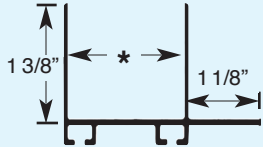

8', 10'
12', 14'
16' 24'

Rigid Vinyl Retainer ..... /ft
(Black)

For door thickness: 1 1/4"

BA-1004

8', 10'
12', 14'
16' 24'

Aluminum Retainer ..... /ft

*For door thickness: 1 3/4", 2"

BA-1005