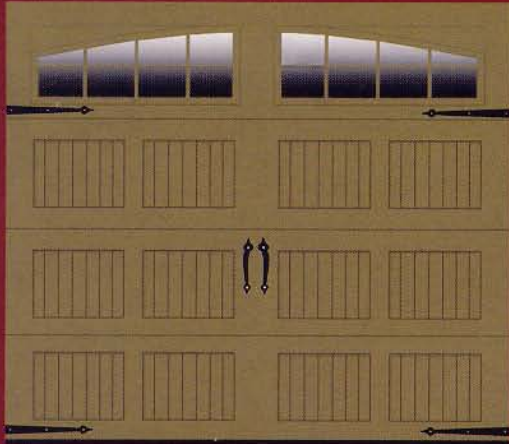

Bronze (Decorative hardware Optional)

Grey

www.haasdoor.com

Model 660 - R12 Insulation
Model 760 - R14.5 Insulation
Haas Door has taken all the elegance of the original wooden carriage house door and translated it into a beautifully wood grained embossed door. The heart of the Haas Door has 21st century materials, combined with modern technology allows for versatility and quality.
- Available in 7 colours - (see back)