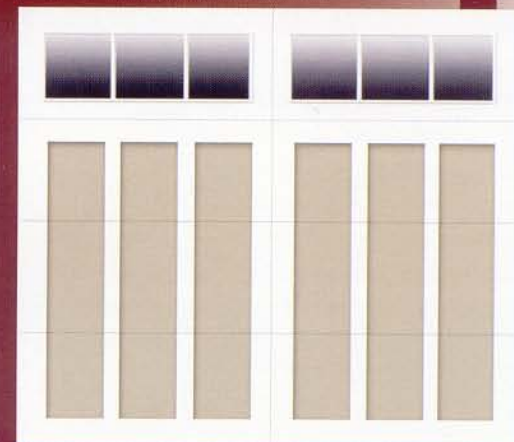

Bronze (Decorative hardware Optional)

Grey

www.haasdoor.com

Model 660 - R12 Insulation
Model 760 - R14.5 Insulation
Haas Door has taken all the elegance of the original wooden carriage house door and translated it into a beautifully wood grained embossed door. The heart of the Haas Door has 21st century materials, combined with modern technology allows for versatility and quality.
- Available in 7 colours - (see back)

www.clopaydoor.com

The Coachman Collection offers the sophisticated expression of a carriage house door with the science of durable steel and composite construction. The result is a classic look that's virtually maintenance free. It's the perfect blend of beauty and innovative design. Many Door and Window design combinations are available.

-Available in 3 colours (see back)

Almond (Decorative hardware Optional)

Sandstone

Western Red Cedar, Hemlock or Pine (Decorative hardware Optional)

www.equaldoor.com

Select only the highest quality materials, add workmanship, and vast knowledge of the garage door industry. This is a recipe for producing the finest Custom Wood Garage Doors available today. Custom designed and manufactured to your desire. Available in many Door and Window design combinations.